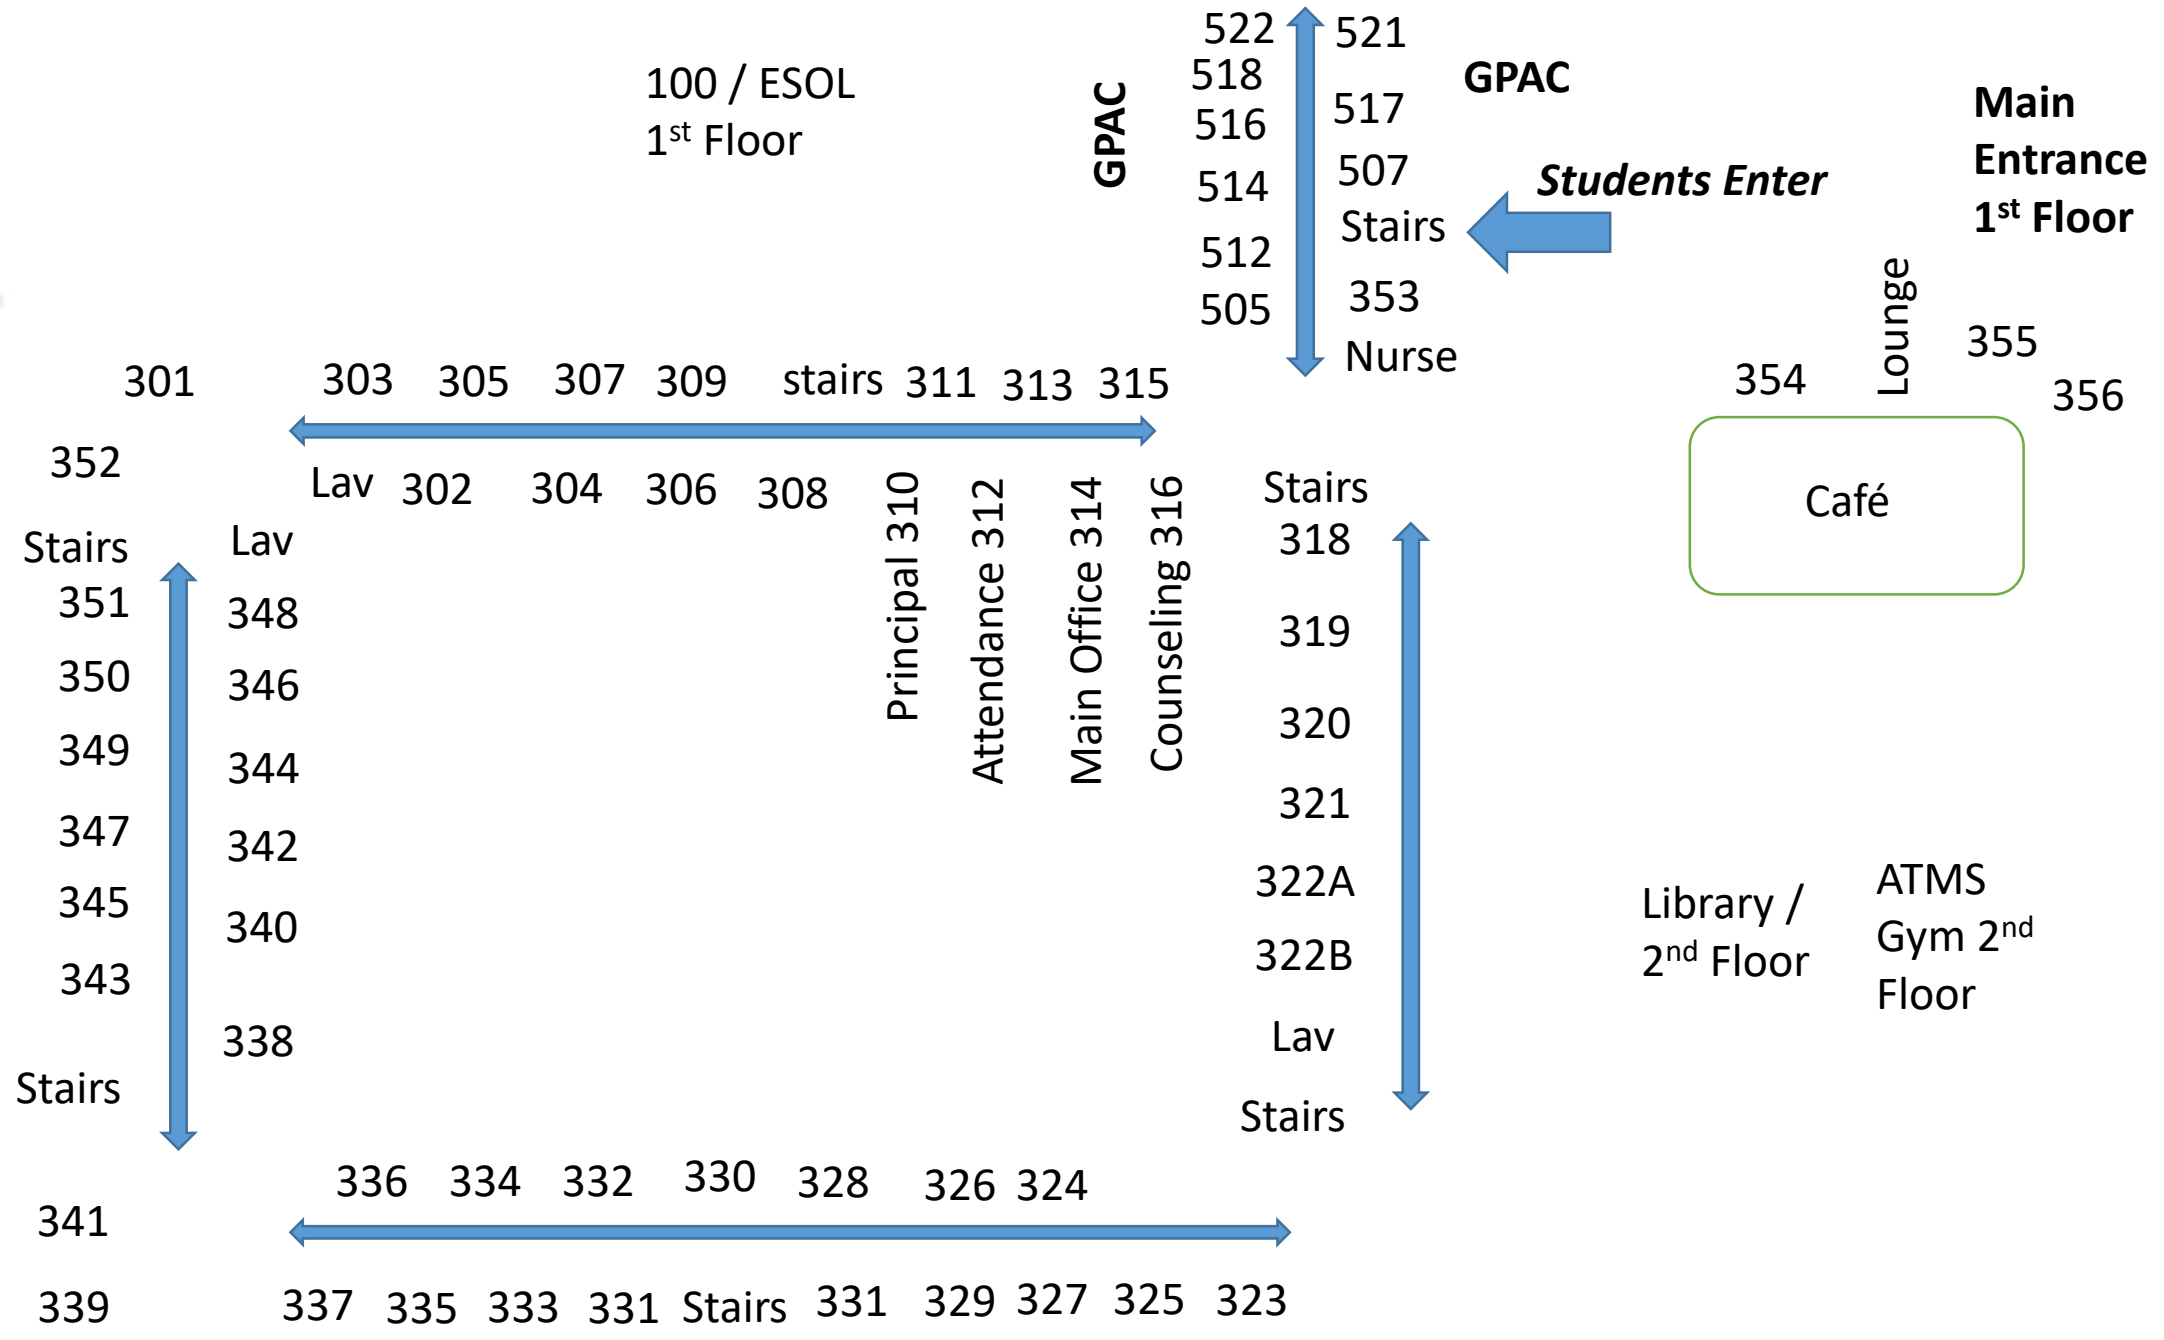

Athena Middle School Floor Map

IMPORTANT PHONE NUMBERS

Principal: Mr. Fulkerson 966-8873

Grade 6 and 7

Assistant Principal: Mr. Skinner 966-8874

Grade 8 and Special Education

Assistant Principal: Mrs. Shaw 966-8854